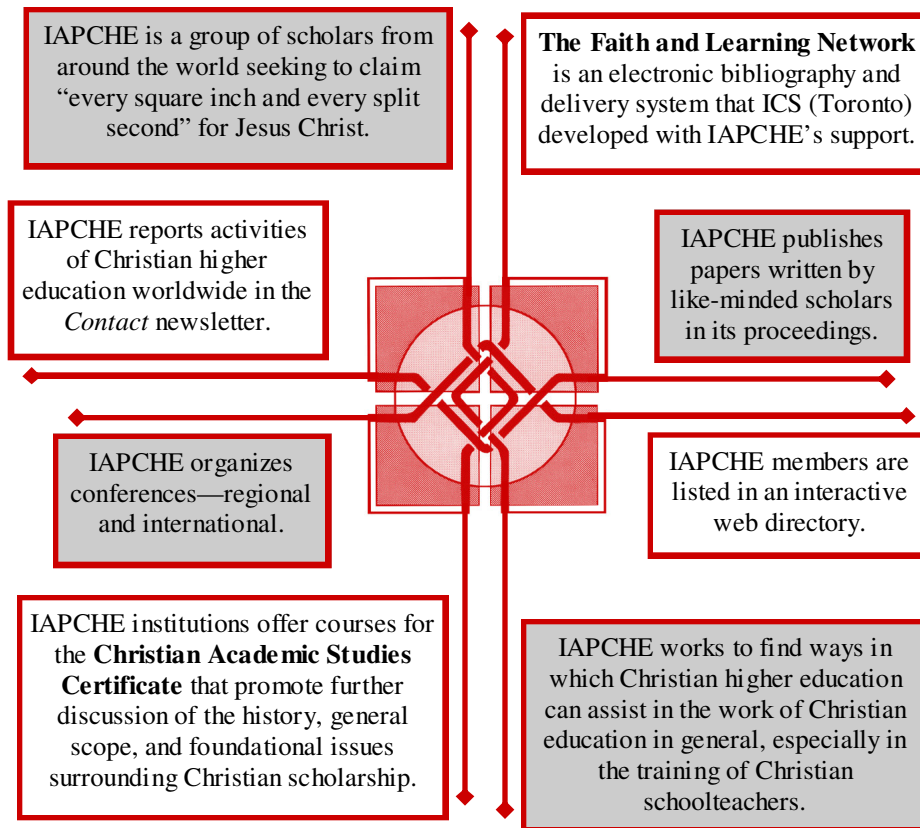

For God so loved the world ...

The IAPCHE logo (in center) represents the coming together and intermixing of scholars, educators and administrators from around the world. Discussion of higher education takes place around the Word of God which is Christ represented by the cross.

I A P C H E
International Association
for the Promotion of Christian Higher Education

The purpose of IAPCHE, an organization of individuals and institutions, is to serve Jesus as Lord by fostering, worldwide, the development of integral Christian higher education through networking and related activity.